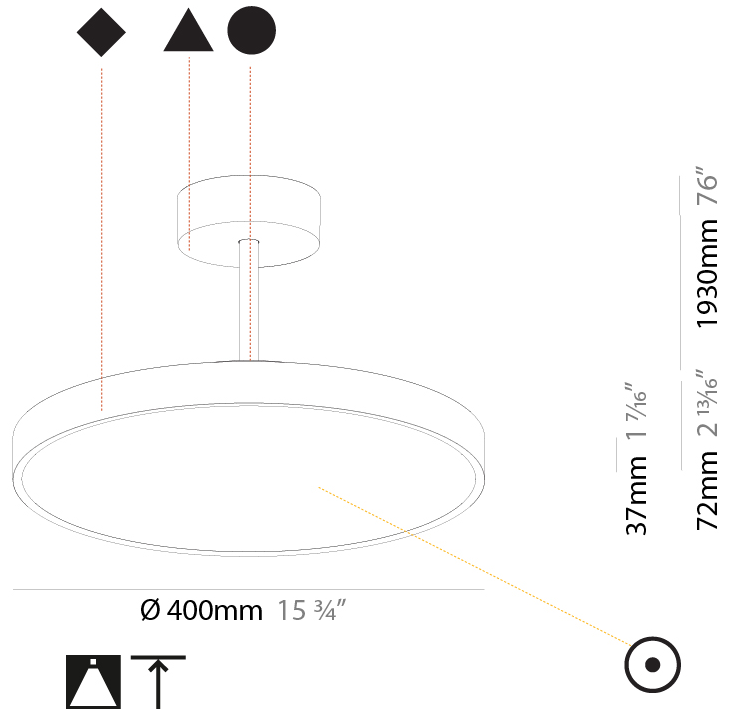

GENERAL

Series: Sign Diva Tube
Subseries: Sign Diva Tube
Brand: Prolicht
Division: Architectural
Mounting Type: Suspension
Mounting Location: Ceiling
Subcategory: Pendant

PHYSICAL

Shape: Round
Diameter (mm): 400
Diameter (in): 15 3/4
Height (mm): 72
Height (in): 2 13/16
Max. Overall Height (mm): 2002
Max. Overall Height (in): 78 13/16
Light Distribution: Direct
Weight (kg): 2.888
Weight (lbs): 6.366
Diffuser: PMMA - Opal / Micro-Prism / Sparkling Secret / Vintage Industrial
Fixture Finish: SSR / BKV / CWI / CRY / HAB / UFT / ITA / RUA / FTG / MYG / LOD / PUS / FRO / FUP / KIA / POP / BLS / SPG / MEY / GOH / GUM / CHC / COM / ABZ / JAG / OBR / MOS / ROR
Fixture Material: Extruded Aluminum / Steel

ELECTRICAL

Lamp Type: LED (Zhaga Standard)
Input Wattage (W): 17
Total Output Wattage (W): 16
Dimming: Tri-Mode (Non-Dimming and Phase Dimming (120Vac only) and 0-10V Dimming)
Driver Included: Yes
Driver Location: Integrated
Driver Type: Constant Current - Universal
Driver Class: Class 2
Input Voltage (V): 120 - 277
Constant Current (MA): 500

LED

Color Temperature (*K): 2700 / 3000 / 3500 / 4000
Max. Delivered Lumen (lm): 1807 / 1943 / 1951 / 1991
Nominal Lumen (lm): 2250 / 2450 / 2430 / 2480
CRI: >90 CRI
Lamp Life (hrs): 50000

OPTICAL

RATINGS AND CERTIFICATIONS

Certified By: Certified for North American Standards
IP rating: IP20

A